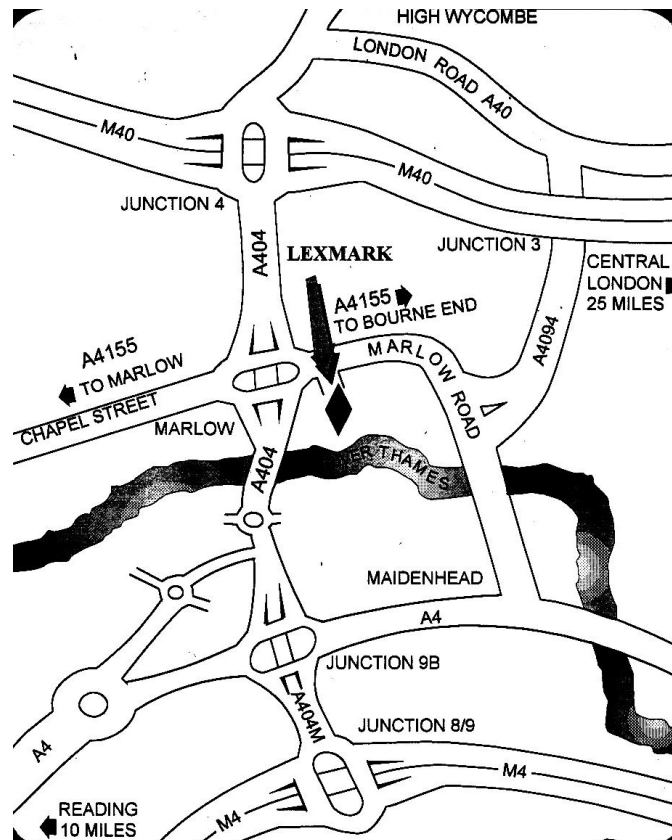

Lexmark International Ltd - Marlow

From the M4...

Leave at Junction 8/9 at the A404M take the A404 towards Marlow/High Wycombe

Take slip road off the A404 and go right on to A4155 to Bourne End

Get into the right hand lane of dual carriage way

Turn immediately right opposite Garden Centre to Westhorpe House

Follow drive and take right fork to Lexmark

From the M40...

Leave at Junction 4 and take the A404 Maidenhead/Marlow

Take slip road off the A404 and go left onto the A4155 to Bourne End

Get into the right hand lane of dual carriage way

Turn immediately right opposite Garden Centre to Westhorpe House

Follow drive and take right fork to Lexmark